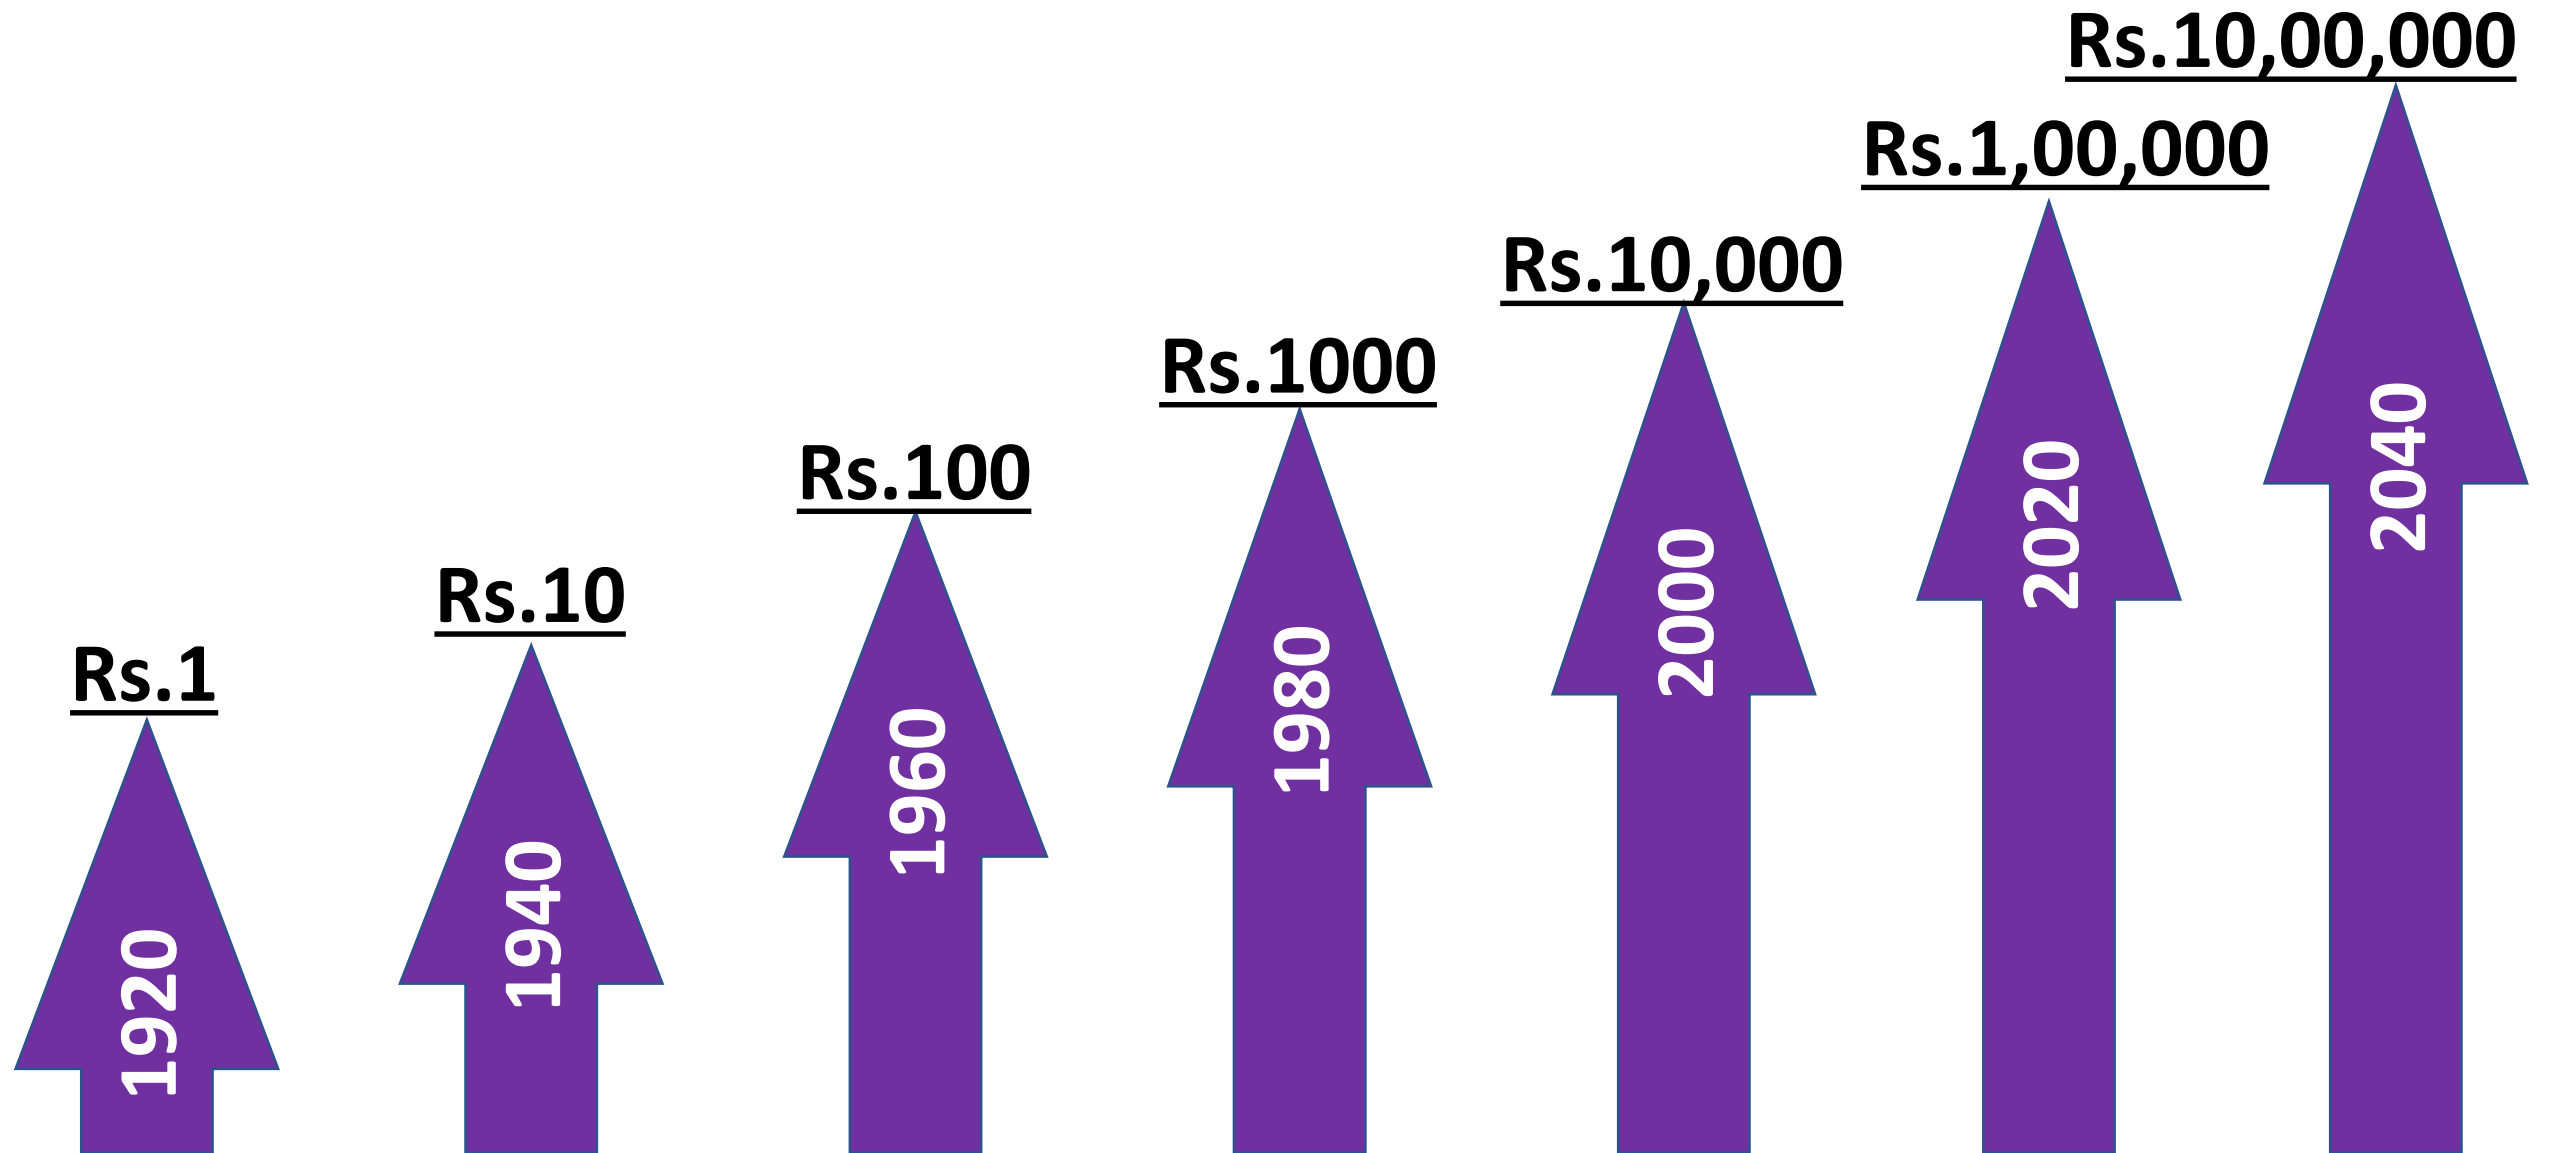

30 – 60 Lac

50Lac – 1 Cr.

50 Lac – 1 Cr.

How To Stop Worrying

Inflation

IN WHAT WAYS WE CAN EARN...

LEFT

- Individual Efforts
- Linear Growth
- Active Income

- **NO WORKING CAPITAL**
- **NO REQUIREMENT**
- **ANY WHERE**
- **ANY TIME**
- **100% SECURITY**
- **NO RISK**

BUSINESS SYSTEM

Traditional v/s Dir-Selling

BUSINESS PLAN

JOINING AMOUNT

Rs.600/-

Rs.1200/-

BUSINESS PLAN

TYPES OF INCOME

- Binary Matching Income
- Direct Sponsor Income
- Repurchase Income
- Leadership Income
- Award Reward

BUSINESS PLAN

MATCHING INCOME

MATCHING INCOME

FOR 1 BV = Rs.100/-

- For Joining Rs.600/- = 1BV
- For Joining Rs.1200/- = 2BV
- First Ratio 2:1 or 1:2
- After First Ratio 1:1
- Capping For Joining Rs.600/- = Rs.3000/-
- Capping For Joining Rs.1200/- = Rs.5000/-