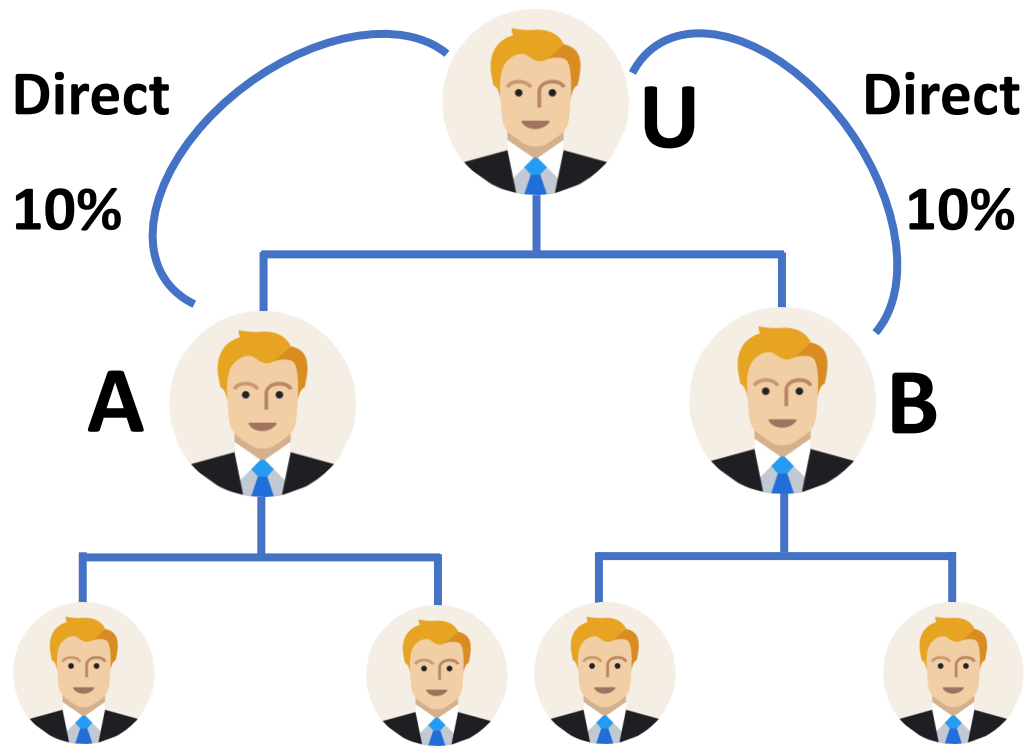

BUSINESS PLAN

DIRECT SPONSOR INCOME

❖ **Direct Sponsor Income 10%**
on Direct Sponsor's Binary
Income