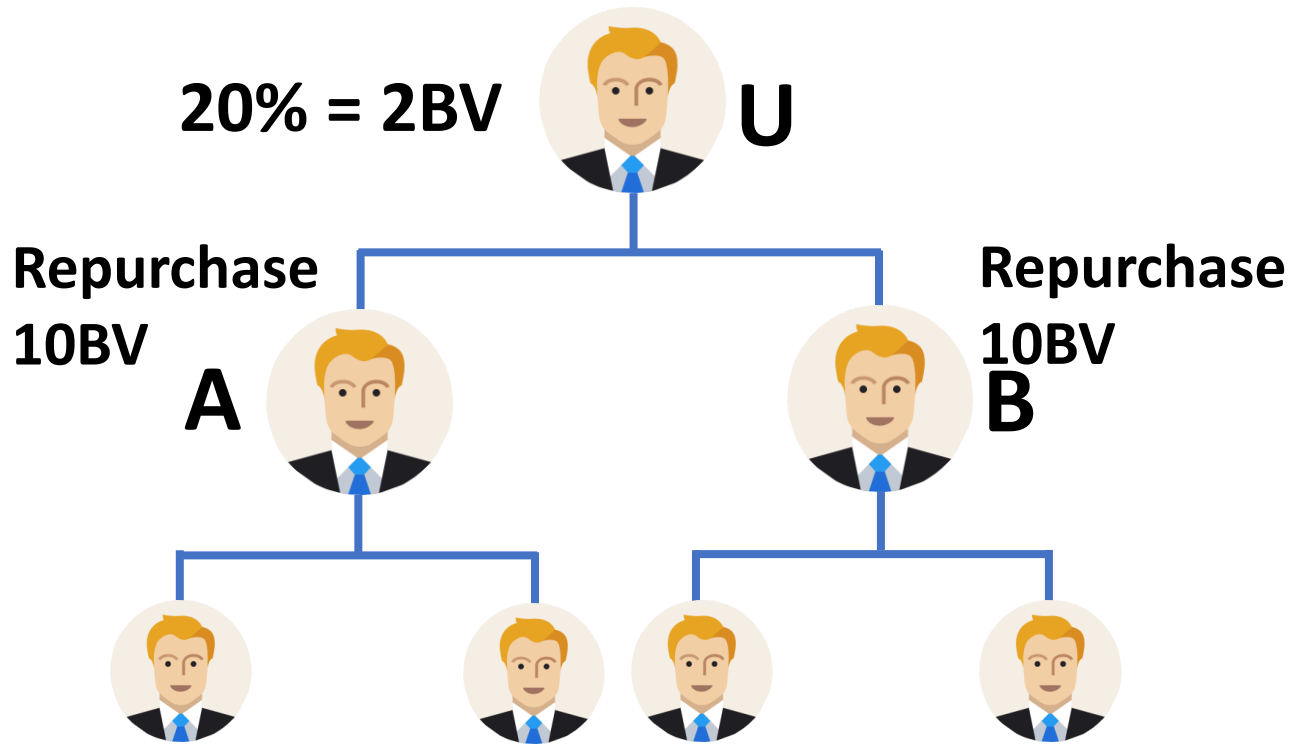

TYPES OF INCOME

- Binary Matching Income
- Direct Sponsor Income
- Repurchase Income
- Leadership Income
- Award Reward

BUSINESS PLAN

MATCHING INCOME

MATCHING INCOME

FOR 1 BV = Rs.100/-

- For Joining Rs.600/- = 1BV
- For Joining Rs.1200/- = 2BV
- First Ratio 2:1 or 1:2
- After First Ratio 1:1
- Capping For Joining Rs.600/- = Rs.3000/-
- Capping For Joining Rs.1200/- = Rs.5000/-

BUSINESS PLAN

DIRECT SPONSOR INCOME

❖ **Direct Sponsor Income 10%**
on Direct Sponsor's Binary
Income

BUSINESS PLAN

REPURCHASE BINARY INCOME

❖ Repurchase Binary
Income **20%** BV on
Repurchase

BUSINESS PLAN

SELF REPURCHASE INCOME

❖ **Self Repurchase Income**

10% BV on Self

Repurchase

BUSINESS PLAN

LEADERSHIP INCOME

RANK	REPURCHASE BV	CTO
Silver	15,000 BV : 1,5000 BV	4%
Gold	50,000 BV : 50,000BV	2%
Ruby	3,00,000 BV : 3,00,000 BV	2%
Diamond	10,00,000 BV : 10,00,000 BV	2%
President	25,00,000 BV : 25,00,000 BV	2%
Businessman	50,00,000 BV : 50,00,000 BV	2%